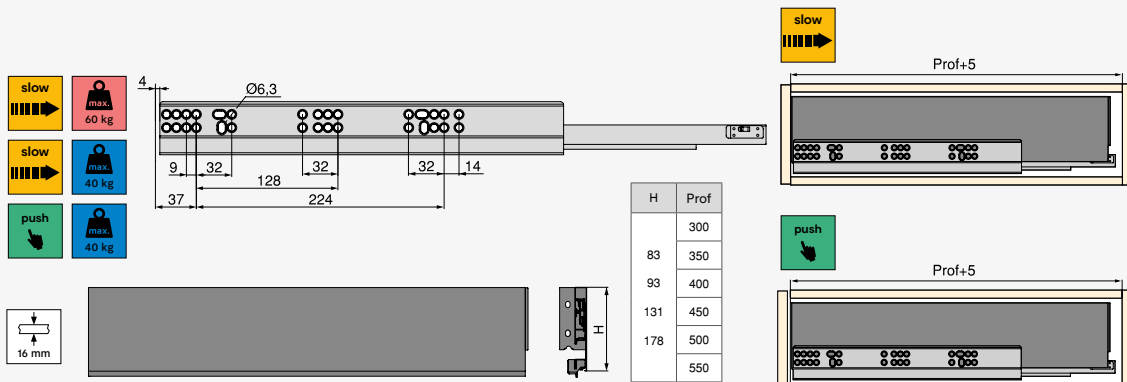

Plastic/Plastik

Scan these QR and discover the assembly videos of the Vertex drawer.

Zeskanuj QR i obejrzyj fi lmy z montażu szuflady Vertex.

External drawer kit with soft close, 40 kg, height 93 mm for 18 mm boards