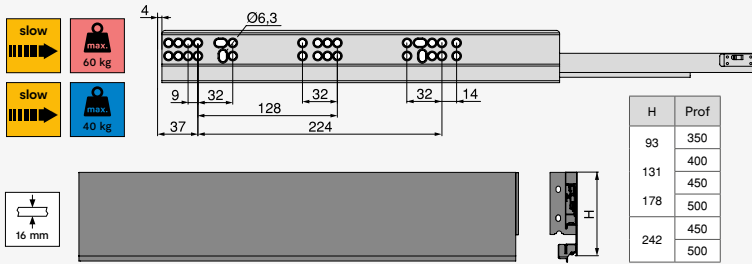

Plastic/Plastik

Scan these QR and discover the assembly videos of the Vertex drawer.

Zeskanuj QR i obejrzyj fi lmy z montażu szuflady Vertex.

External drawer kit with soft close, 40 kg, height 93 mm for 18 mm boards