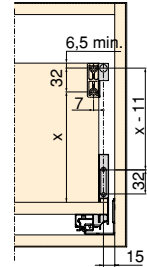

Set of gallery rails for kitchen and bathroom drawers
Zestaw relingów do szuflad kuchennych i łazienkowych

Depth/ Głębokość	Finition/Wykończenie		Packaging/ Opakowanie	Cod.
300	White/Biały	☐	20 KIT/Zestaw	3110112
350	White/Biały	☐	20 KIT/Zestaw	3110212
400	White/Biały	☐	20 KIT/Zestaw	3110312
450	White/Biały	☐	20 KIT/Zestaw	3110412
500	White/Biały	☐	20 KIT/Zestaw	3110512
300	Light grey/Jasnoszary	☐	20 KIT/Zestaw	3110125
350	Light grey/Jasnoszary	☐	20 KIT/Zestaw	3110225
400	Light grey/Jasnoszary	☐	20 KIT/Zestaw	3110325
450	Light grey/Jasnoszary	☐	20 KIT/Zestaw	3110425
500	Light grey/Jasnoszary	☐	20 KIT/Zestaw	3110525
300	Anthracite grey/Szary antracyt	☐	20 KIT/Zestaw	3110135
350	Anthracite grey/Szary antracyt	☐	20 KIT/Zestaw	3110235
400	Anthracite grey/Szary antracyt	☐	20 KIT/Zestaw	3110335
450	Anthracite grey/Szary antracyt	☐	20 KIT/Zestaw	3110435
500	Anthracite grey/Szary antracyt	☐	20 KIT/Zestaw	3110535

Steel/Stal

Front hooks for drawer railing with screw mounting for drawers
Przednie haki do relingów szuflad z mocowaniem śrubowym do szuflad

Finition/Wykończenie		Packaging/Opakowanie	Cod.
Light grey/Jasnoszary	☐	200 UN/Szt	3110021

Plastic/Plastik