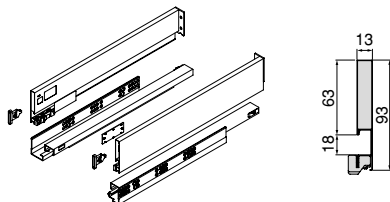

External drawer kit with soft close, 40 kg, height 93 mm for 18 mm boards

Zestaw szuflad zewnętrznych Vertex z systemem cichego domykania, 40 kg, wysokość 93 mm dla płyt 18 mm