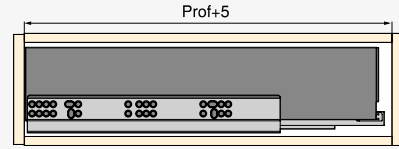

Plastic/Plastik

Scan these QR and discover the assembly videos of the Vertex drawer.

Zeskanuj QR i obejrzyj fi lmy z montażu szuflady Vertex.

External drawer kit with soft close, 40 kg, height 93 mm for 18 mm boards