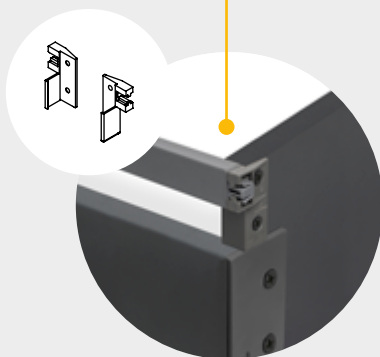

Drawer accessories Akcesoria do szuflad

Wyposaż swoją kuchnię we wspaniałe pomysły i uzupełnij swoje szuflady akcesoriami dostosowanymi do naszych rozmiarów szuflad.

Equip your kitchen with great ideas and complete your drawers with the accessories adapted to our drawer sizes.

Railings in three finishes and different depths.

Poręcze w trzech wykończeniach i różnych głębokościach.

VERTEX CONCEPT CONVEX

Accessory for mounting the rails on the drawers, without having to edge or veneer the side edges of the board used for the back panel.

Akcesorium do montażu szyn na szufladach, bez konieczności obrzeża lub okleinowania bocznych krawędzi płyty używanej jako panel tylny.