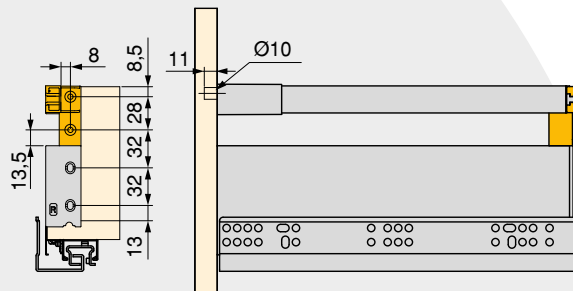

Drawer accessories Akcesoria do szuflad

Wyposaż swoją kuchnię we wspaniałe pomysły i uzupełnij swoje szuflady akcesoriami dostosowanymi do naszych rozmiarów szuflad.

Equip your kitchen with great ideas and complete your drawers with the accessories adapted to our drawer sizes.

Railings in three finishes and different depths.

Poręcze w trzech wykończeniach i różnych głębokościach.

VERTEX CONCEPT CONVEX

Accessory for mounting the rails on the drawers, without having to edge or veneer the side edges of the board used for the back panel.

Akcesorium do montażu szyn na szufladach, bez konieczności obrzeża lub okleinowania bocznych krawędzi płyty używanej jako panel tylny.