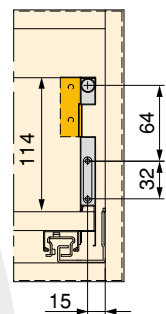

Drawer accessories Akcesoria do szuflad

Wyposaż swoją kuchnię we wspaniałe pomysły i uzupełnij swoje szuflady akcesoriami dostosowanymi do naszych rozmiarów szuflad.

Equip your kitchen with great ideas and complete your drawers with the accessories adapted to our drawer sizes.

Railings in three finishes and different depths.

Poręcze w trzech wykończeniach i różnych głębokościach.

VERTEX CONCEPT CONVEX

Accessory for mounting the rails on the drawers, without having to edge or veneer the side edges of the board used for the back panel.

Akcesorium do montażu szyn na szufladach, bez konieczności obrzeża lub okleinowania bocznych krawędzi płyty używanej jako panel tylny.