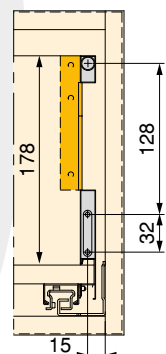

Drawer accessories Akcesoria do szuflad

Wyposaż swoją kuchnię we wspaniałe pomysły i uzupełnij swoje szuflady akcesoriami dostosowanymi do naszych rozmiarów szuflad.

Equip your kitchen with great ideas and complete your drawers with the accessories adapted to our drawer sizes.

Railings in three finishes and different depths.

Poręcze w trzech wykończeniach i różnych głębokościach.

VERTEX CONCEPT CONVEX

Accessory for mounting the rails on the drawers, without having to edge or veneer the side edges of the board used for the back panel.

Akcesorium do montażu szyn na szufladach, bez konieczności obrzeża lub okleinowania bocznych krawędzi płyty używanej jako panel tylny.