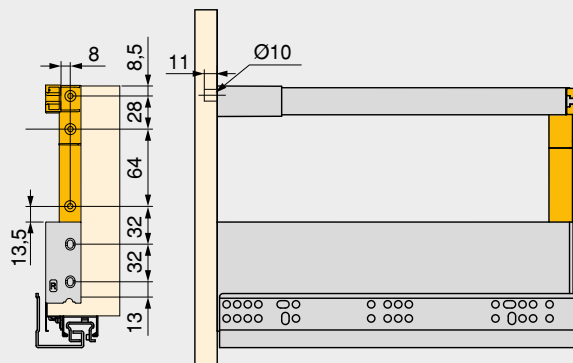

Drawer accessories Akcesoria do szuflad

Wyposaż swoją kuchnię we wspaniałe pomysły i uzupełnij swoje szuflady akcesoriami dostosowanymi do naszych rozmiarów szuflad.

Equip your kitchen with great ideas and complete your drawers with the accessories adapted to our drawer sizes.

Railings in three finishes and different depths.

Poręcze w trzech wykończeniach i różnych głębokościach.

VERTEX CONCEPT CONVEX

Accessory for mounting the rails on the drawers, without having to edge or veneer the side edges of the board used for the back panel.

Akcesorium do montażu szyn na szufladach, bez konieczności obrzeża lub okleinowania bocznych krawędzi płyty używanej jako panel tylny.