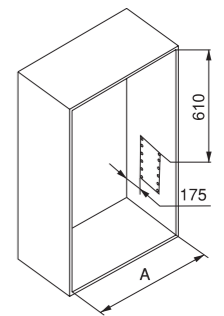

HACK

Hang pull down wardrobe rail lift

Kleiderlift für Garderoben Hang // Pantograf Hang

A	Finishing	Quantity	Cod.
450 - 600	Textured stone color painted	1	9283749
600 - 830	Textured stone color painted	1	9283849
830 - 1150	Textured stone color painted	1	9283949

Steel adn plastic

Side supplement for Hang pull down wardrobe rail lift

Seitlicher Abstandhalter für Kleiderlift für Garderoben Hang // Wkładka boczna do pantografu Hang

Finishing	Quantity	Cod.
Textured stone color painted	2	7085049

Plastic