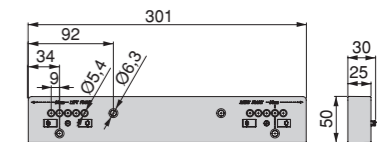

Aluminium, Plastic

HACK

Set of side spacers for frame Hack

Satz seitliche Abstandshalter für Rahmen Hack // Boczny zestaw dystansowy do ramy Hack

Finishing	Quantity	Cod.
Black plastic	2	7115417

Plastic

- A spacer is required on the side of the cabinet where it coincides with the door and is installed in the place where the guide goes. Its function is to leave a space of 25mm between the frame and the side of the cabinet so that the door does not collide with the frame.
- You can first install the spacer to the cabinet with $\varnothing 4 \times 25$ mm screws and then attach the slide with EURO $\varnothing 6,2 \times 13$ mm screws. Or you can pre-mount the spacer to the rail with the built-in clips, and then attach the assembly to the cabinet with $\varnothing 4 \times 40$ mm screws.