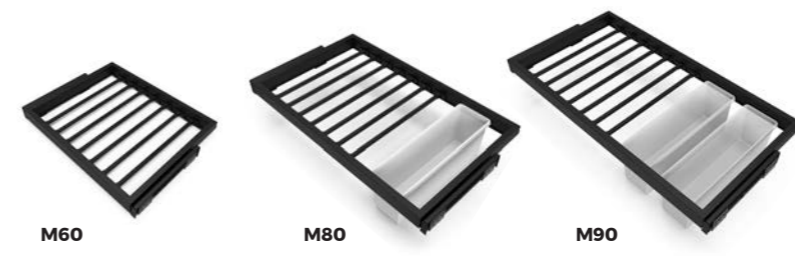

B	Finishing	Quantity	Cod.
483 (M60)	Textured black painted	1	7029254
683 (M80)	Textured black painted	1	7029354
783 (M90)	Textured black painted	1	7029454

Steel