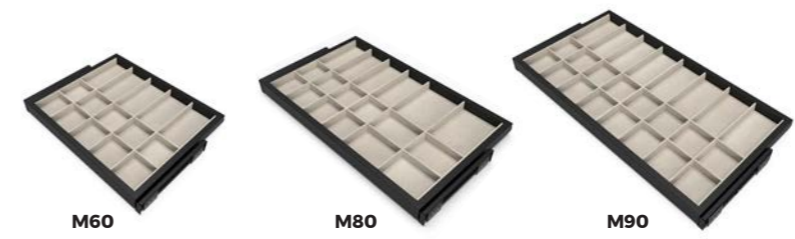

Plastic

HACK

Kit organizer drawer Hack for wardrobes

Kit Schubladen-Organizer Hack für Schränke // Zestaw szuflada z przegródkami Hack do szafy

B	Finishing	Quantity	Cod.
483 (M60)	Textured black painted	1	7028654
683 (M80)	Textured black painted	1	7028754
783 (M90)	Textured black painted	1	7028854