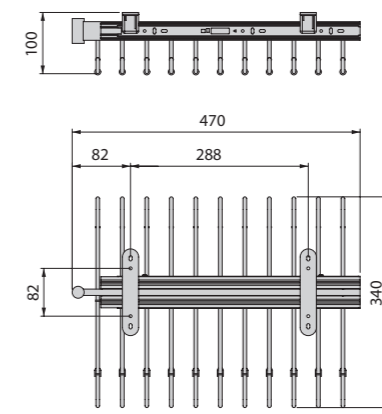

- For mounting on either right or left-hand side.
- Kann rechts oder links angebracht werden.
- Do montażu zarówno po prawej, jak i po lewej stronie.

Finishing	Quantity	Cod.
Textured stone color painted	1	7017849

Steel