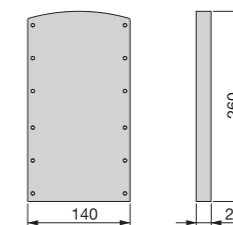

Side supplement for Hang pull down wardrobe rail lift

Seitlicher Abstandhalter für Kleiderlift für Garderoben Hang // Wkładka boczna do pantografu Hang