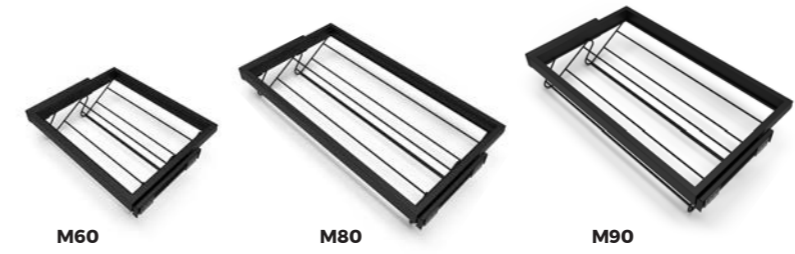

B	Finishing	Quantity	Cod.
483 (M60)	Textured black painted	1	7028054
683 (M80)	Textured black painted	1	7028154
783 (M90)	Textured black painted	1	7028254

Steel

Trouser rod kit Hack for wardrobes

Hosenstangen-Bausatz Hack für Schränke // Zestaw na spodnie Hack do szafy