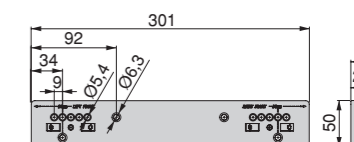

• A spacer is required on the side of the cabinet where it coincides with the door and is installed in the place where the guide goes. Its function is to leave a space of 25mm between the frame and the side of the cabinet so that the door does not collide with the frame.

• You can first install the spacer to the cabinet with Ø4x25mm screws and then attach the slide with EURO Ø6,2x13mm screws. Or you can pre-mount the spacer to the rail with the built-in clips, and then attach the assembly to the cabinet with Ø4x40mm screws.

• Ein Abstandshalter wird an der Seite des Schrankes benötigt, an der er mit der Tür zusammenfällt, und wird an der Stelle installiert, wo die Führung verläuft. Seine Aufgabe ist es, einen Abstand von 25 mm zwischen dem Rahmen und der Seite des Schrankes zu lassen, damit die Tür nicht mit dem Rahmen kollidiert.

• Sie können zuerst den Abstandshalter mit Ø4x25mm Schrauben am Schrank montieren und dann die Führung mit EURO Ø6,2x13mm Schrauben befestigen. Oder Sie können den Abstandshalter mit den eingebauten Clips an der Schiene vormontieren und dann die Baugruppe mit Ø4x40mm Schrauben am Schrank befestigen.

• Po stronie szafki w miejscu, w którym styka się ona z drzwiami, wymagany jest element dystansowy, który montuje się w miejscu, w którym przebiega prowadnica. Jego zadaniem jest pozostawienie 25 mm wolnej przestrzeni pomiędzy ramą a bokiem korpusu, tak aby drzwi nie kolidowały z ramą.

• Podkładkę dystansową można najpierw przymocować do korpusu za pomocą wkrętów Ø4x25mm, a następnie zamocować szynę za pomocą wkrętów EURO Ø6,2x13mm. Można też zamocować tuleję dystansową do szyny za pomocą klipsów, a następnie przymocować ją do obudowy za pomocą śrub Ø4x40mm.