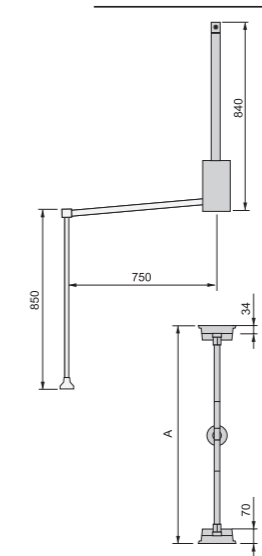

A	Finishing	Quantity	Cod.
450 - 600	Textured stone color painted	1	9283749
600 - 830	Textured stone color painted	1	9283849
830 - 1150	Textured stone color painted	1	9283949

Steel adn plastic