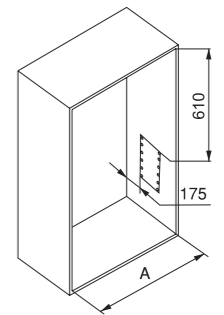

HACK

Hang pull down wardrobe rail lift

Kleiderlift für Garderoben Hang // Pantograf Hang

A	Finishing	Quantity	Cod.
450 - 600	Black painted	1	9283749
600 - 830	Black painted	1	9283849
830 - 1150	Black painted	1	9283949

Steel adn plastic

Side supplement for Hang pull down wardrobe rail lift

Seitlicher Abstandhalter für Kleiderlift für Garderoben Hang // Wkładka boczna do pantografu Hang

Finishing	Quantity	Cod.
Black painted	2	7085049

Plastic