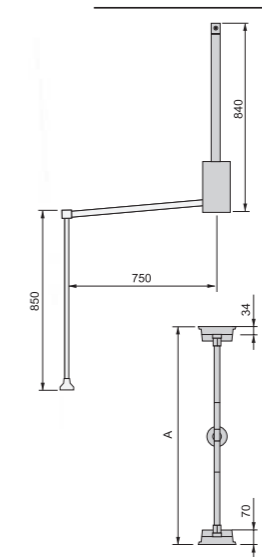

A	Finishing	Quantity	Cod.
450 - 600	Black painted	1	9283749
600 - 830	Black painted	1	9283849
830 - 1150	Black painted	1	9283949

Steel adn plastic