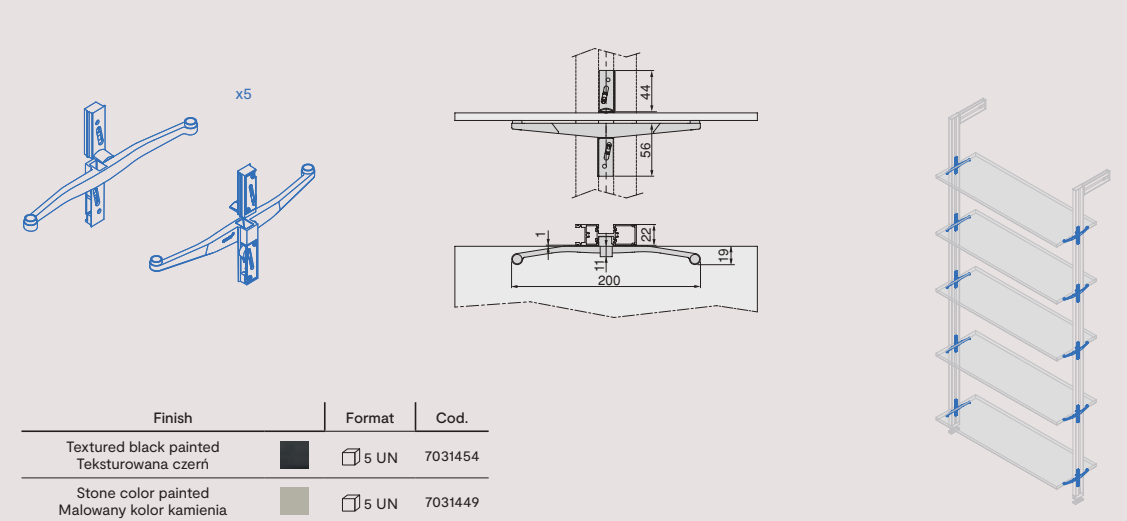

Zero support set for glass shelf

Zestaw wsporników Zero do szklanej półki

Finish	Format	Cod.
Textured black painted Teksturowana czerni	5 UN	7031454
Stone color painted Malowany kolor kamienia	5 UN	7031449