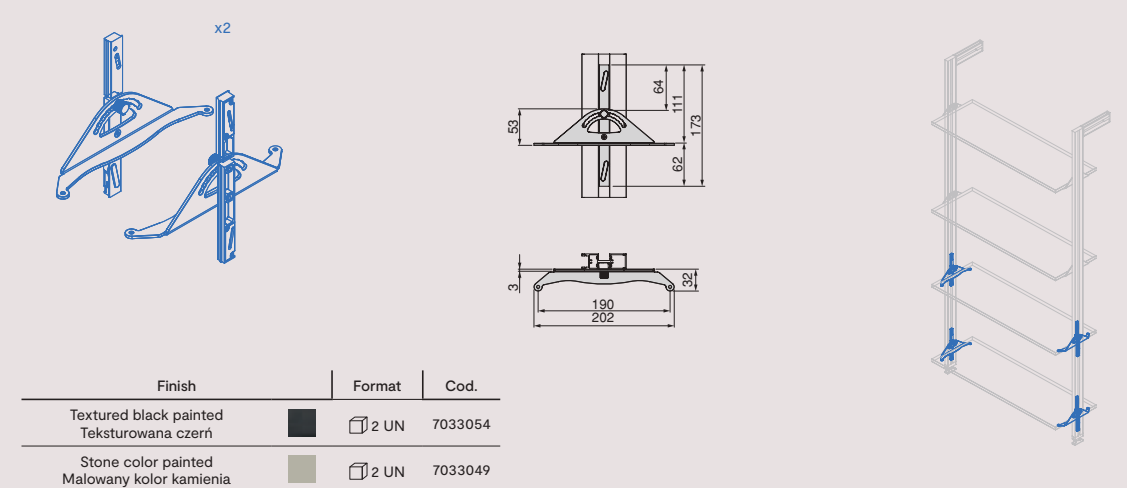

Zero support kit for wood shelves inclined

Zestaw wsporników Zero dla półek drewnianych pochylonych

Finish	Format	Cod.
Textured black painted Teksturowana czerni	2 UN	7033054
Stone color painted Malowany kolor kamienia	2 UN	7033049

The products include screws and plugs for mounting. / Produkty zawierają śruby i zaślepki do montażu.